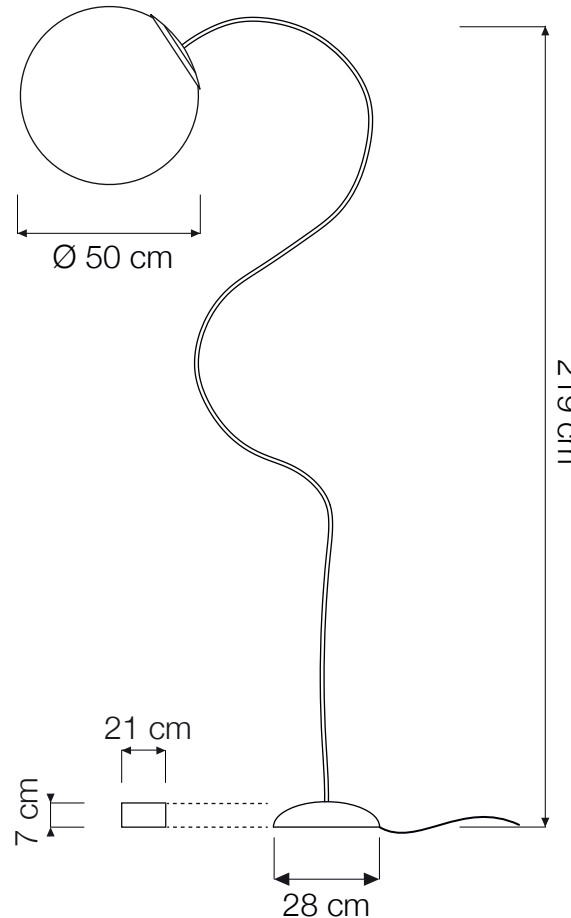

LUNA PIANTANA

FLOOR LAMP

Luna piantana (Ø 50 cm) max 70W | E27 (230V) - E26 (120V)
LED bulbs compatible | rec. LED 13W

Led color temperature recommended:
neutral white 4200 °K / warm white 2700 °K

MATERIALS

Nebulite (fiberglass), steel, cast-iron, polycarbonate

COLOR

white

INCLUDES 200 CM CORD AND FOOT-SWITCH.
BULBS ARE NOT INCLUDED.

AVAILABLE WITH ELECTRONIC [LED DIMMER](#).

RECYCLED CARDBOARD

PROUDLY DESIGNED AND MADE
IN ROME | ITALY