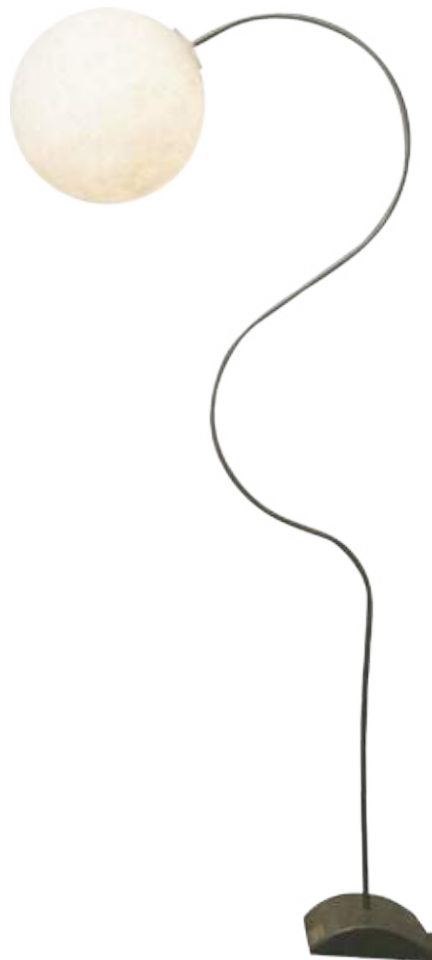

LUNA PIANTANA

FLOOR LAMP

Luna piantana (Ø 50 cm) max 70W | E27 (230V) - E26 (120V)
LED bulbs compatible | rec. LED 13W

Led color temperature recommended:
neutral white 4200 °K / warm white 2700 °K

MATERIALS

Nebulite (fiberglass), steel, cast-iron, polycarbonate

COLOR

white

INCLUDES 200 CM CORD AND FOOT-SWITCH.
BULBS ARE NOT INCLUDED.

AVAILABLE WITH ELECTRONIC [LED DIMMER](#).

RECYCLED CARDBOARD

PROUDLY DESIGNED AND MADE
IN ROME | ITALY